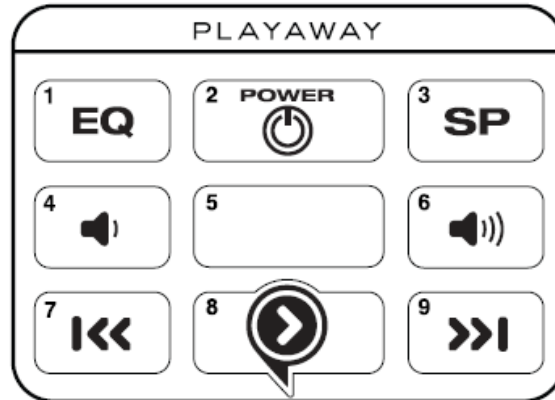

HOW TO USE YOUR PLAYAWAY

Quick Start

- Press the Power button (button #2 on above diagram). Your Playaway will turn on, paused where you last left off.
- Press the Playaway button (button #8) to start playing. To pause again, press this button once.
- To turn off, press and hold the power button. The LCD screen will count backwards from 3, and when you see OFF, release the button.

Changing the Battery

Playaway holds one AAA battery at the wide base of the unit. One AAA battery typically lasts up to 12 hours. To change the battery, you can open the battery door by pushing firmly (with your thumb or a blunt object such as a dime or pen cap) to pop the cover open.

Keypad Tutorial

Equalizer

Press to rotate through the following EQ modes:

- NONE: No EQ setting
- LOUD: Overall sound is boosted
- LOW: Bass is boosted
- HIGH: Treble is boosted
- CLEAR: High end sound is amplified
- HIFI: Sound is mixed for best performance

Volume Down

Press once to go down one level, or press and hold to accelerate volume decrease.

LCD Screen

The LCD screen automatically switches between the chapter number and the time remaining the chapter. In its normal playing state, the screen shows the battery icon. At the conclusion of the book, the LCD will display the word END and then automatically shuts off after 10 seconds.