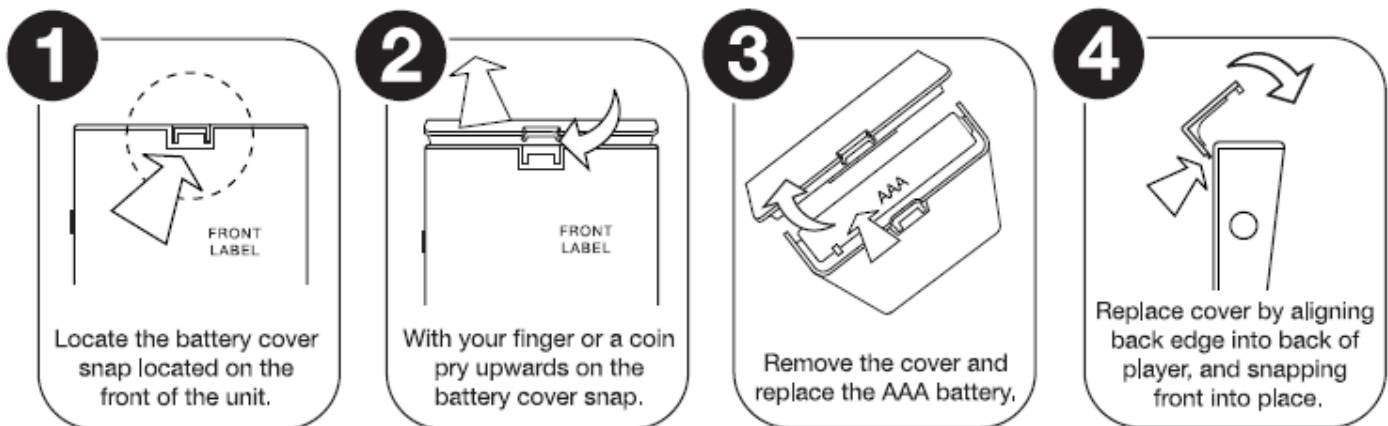

HOW TO USE YOUR PLAYAWAY

Quick Start

- Press the Power button (button #2 on above diagram). Your Playaway will turn on, paused where you last left off.
- Press the Playaway button (button #8) to start playing. To pause again, press this button once.
- To turn off, press and hold the power button. The LCD screen will count backwards from 3, and when you see OFF, release the button.

Changing the Battery

Playaway holds one AAA battery at the wide base of the unit. One AAA battery typically lasts up to 12 hours. To change the battery, you can open the battery door by pushing firmly (with your thumb or a blunt object such as a dime or pen cap) to pop the cover open.